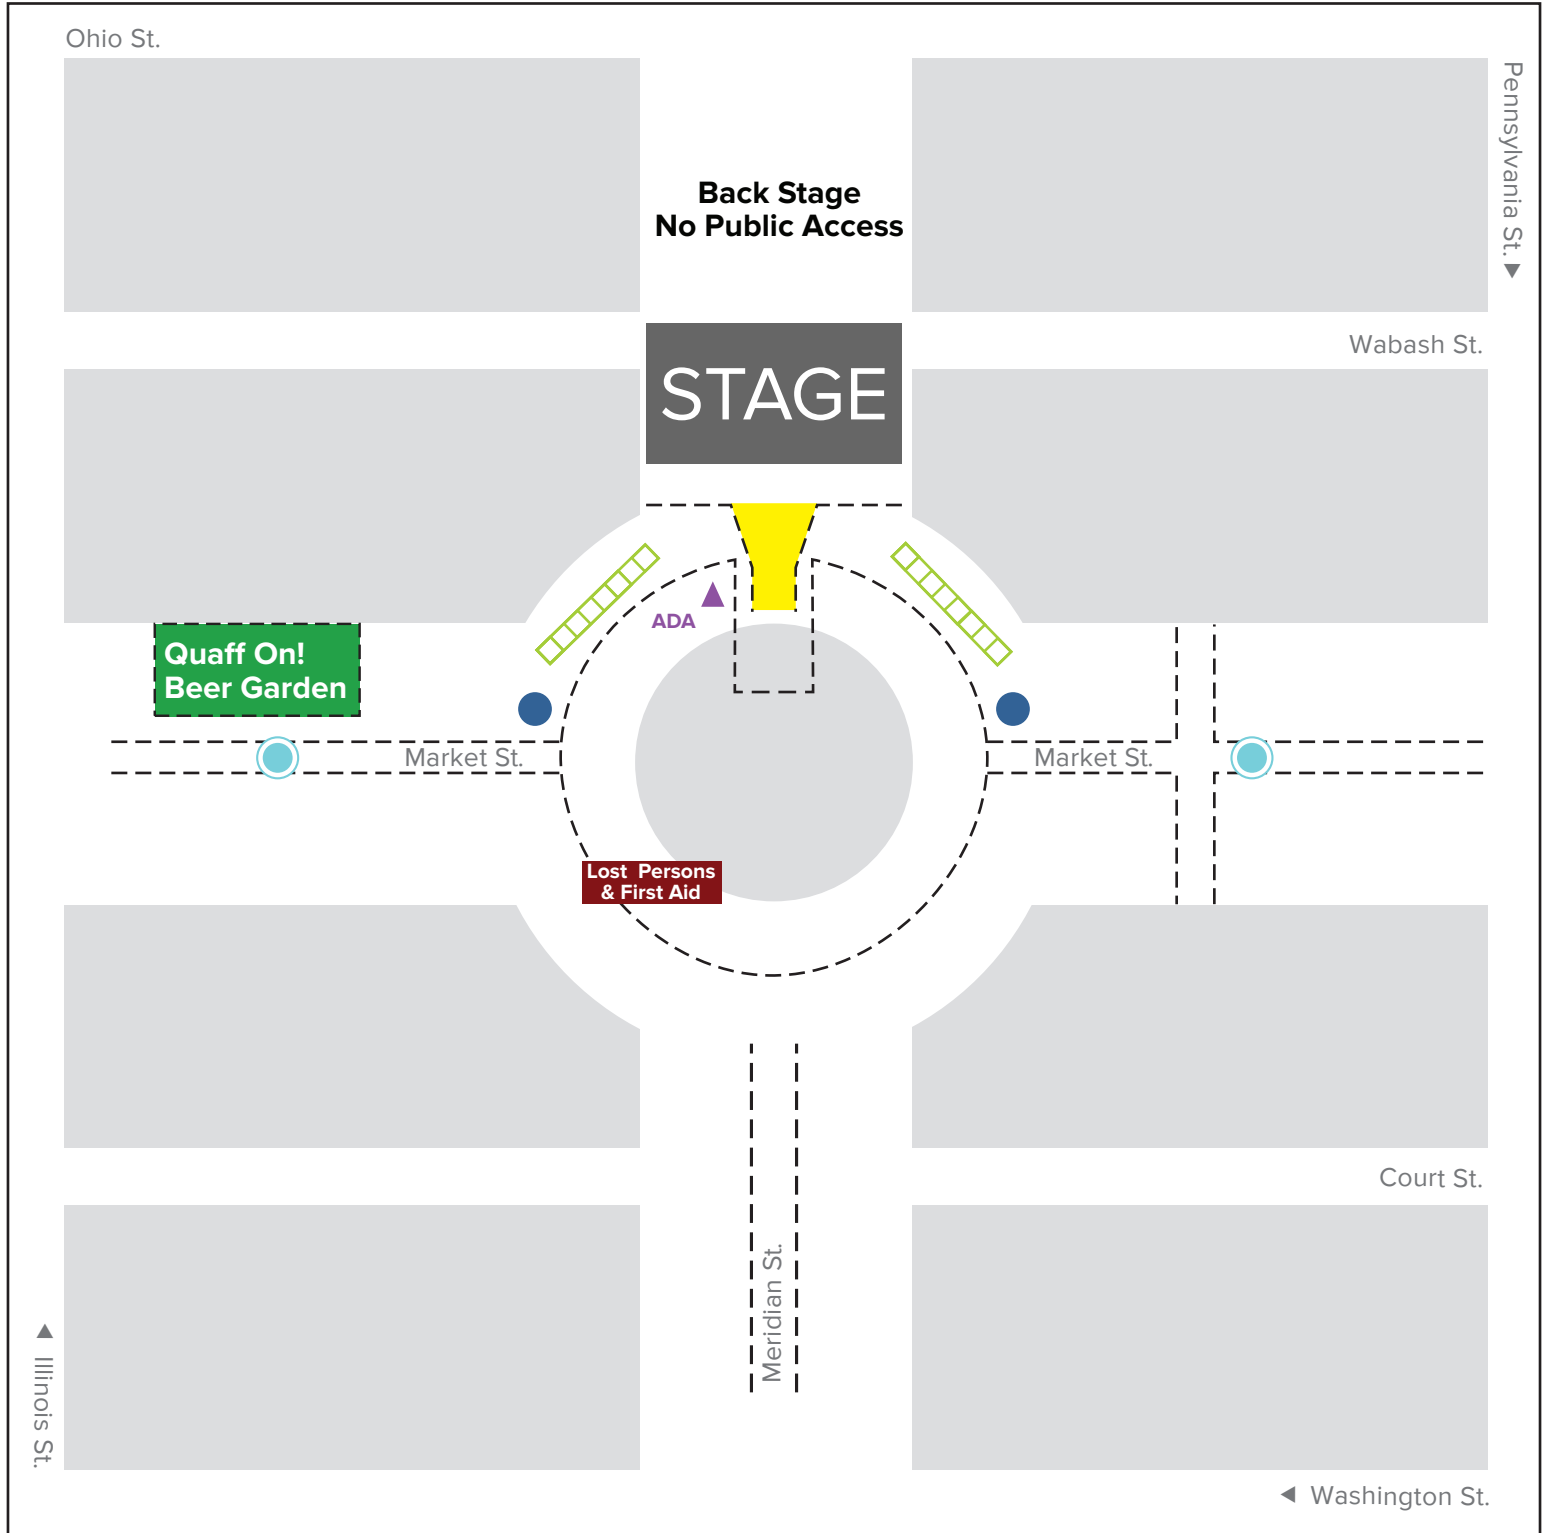

ADA Event Map 11.23.2018

LEGEND

ADA	Ask Me Volunteer	Directional Volunteers	Portalets
Runway	Bike Rack		

PROHIBITED ITEMS INCLUDE:
 POP UP TENTS • CHAIRS • COOLERS • BICYCLES • SCOOTERS • ANIMALS (SERVICE ANIMALS ARE PERMITTED)