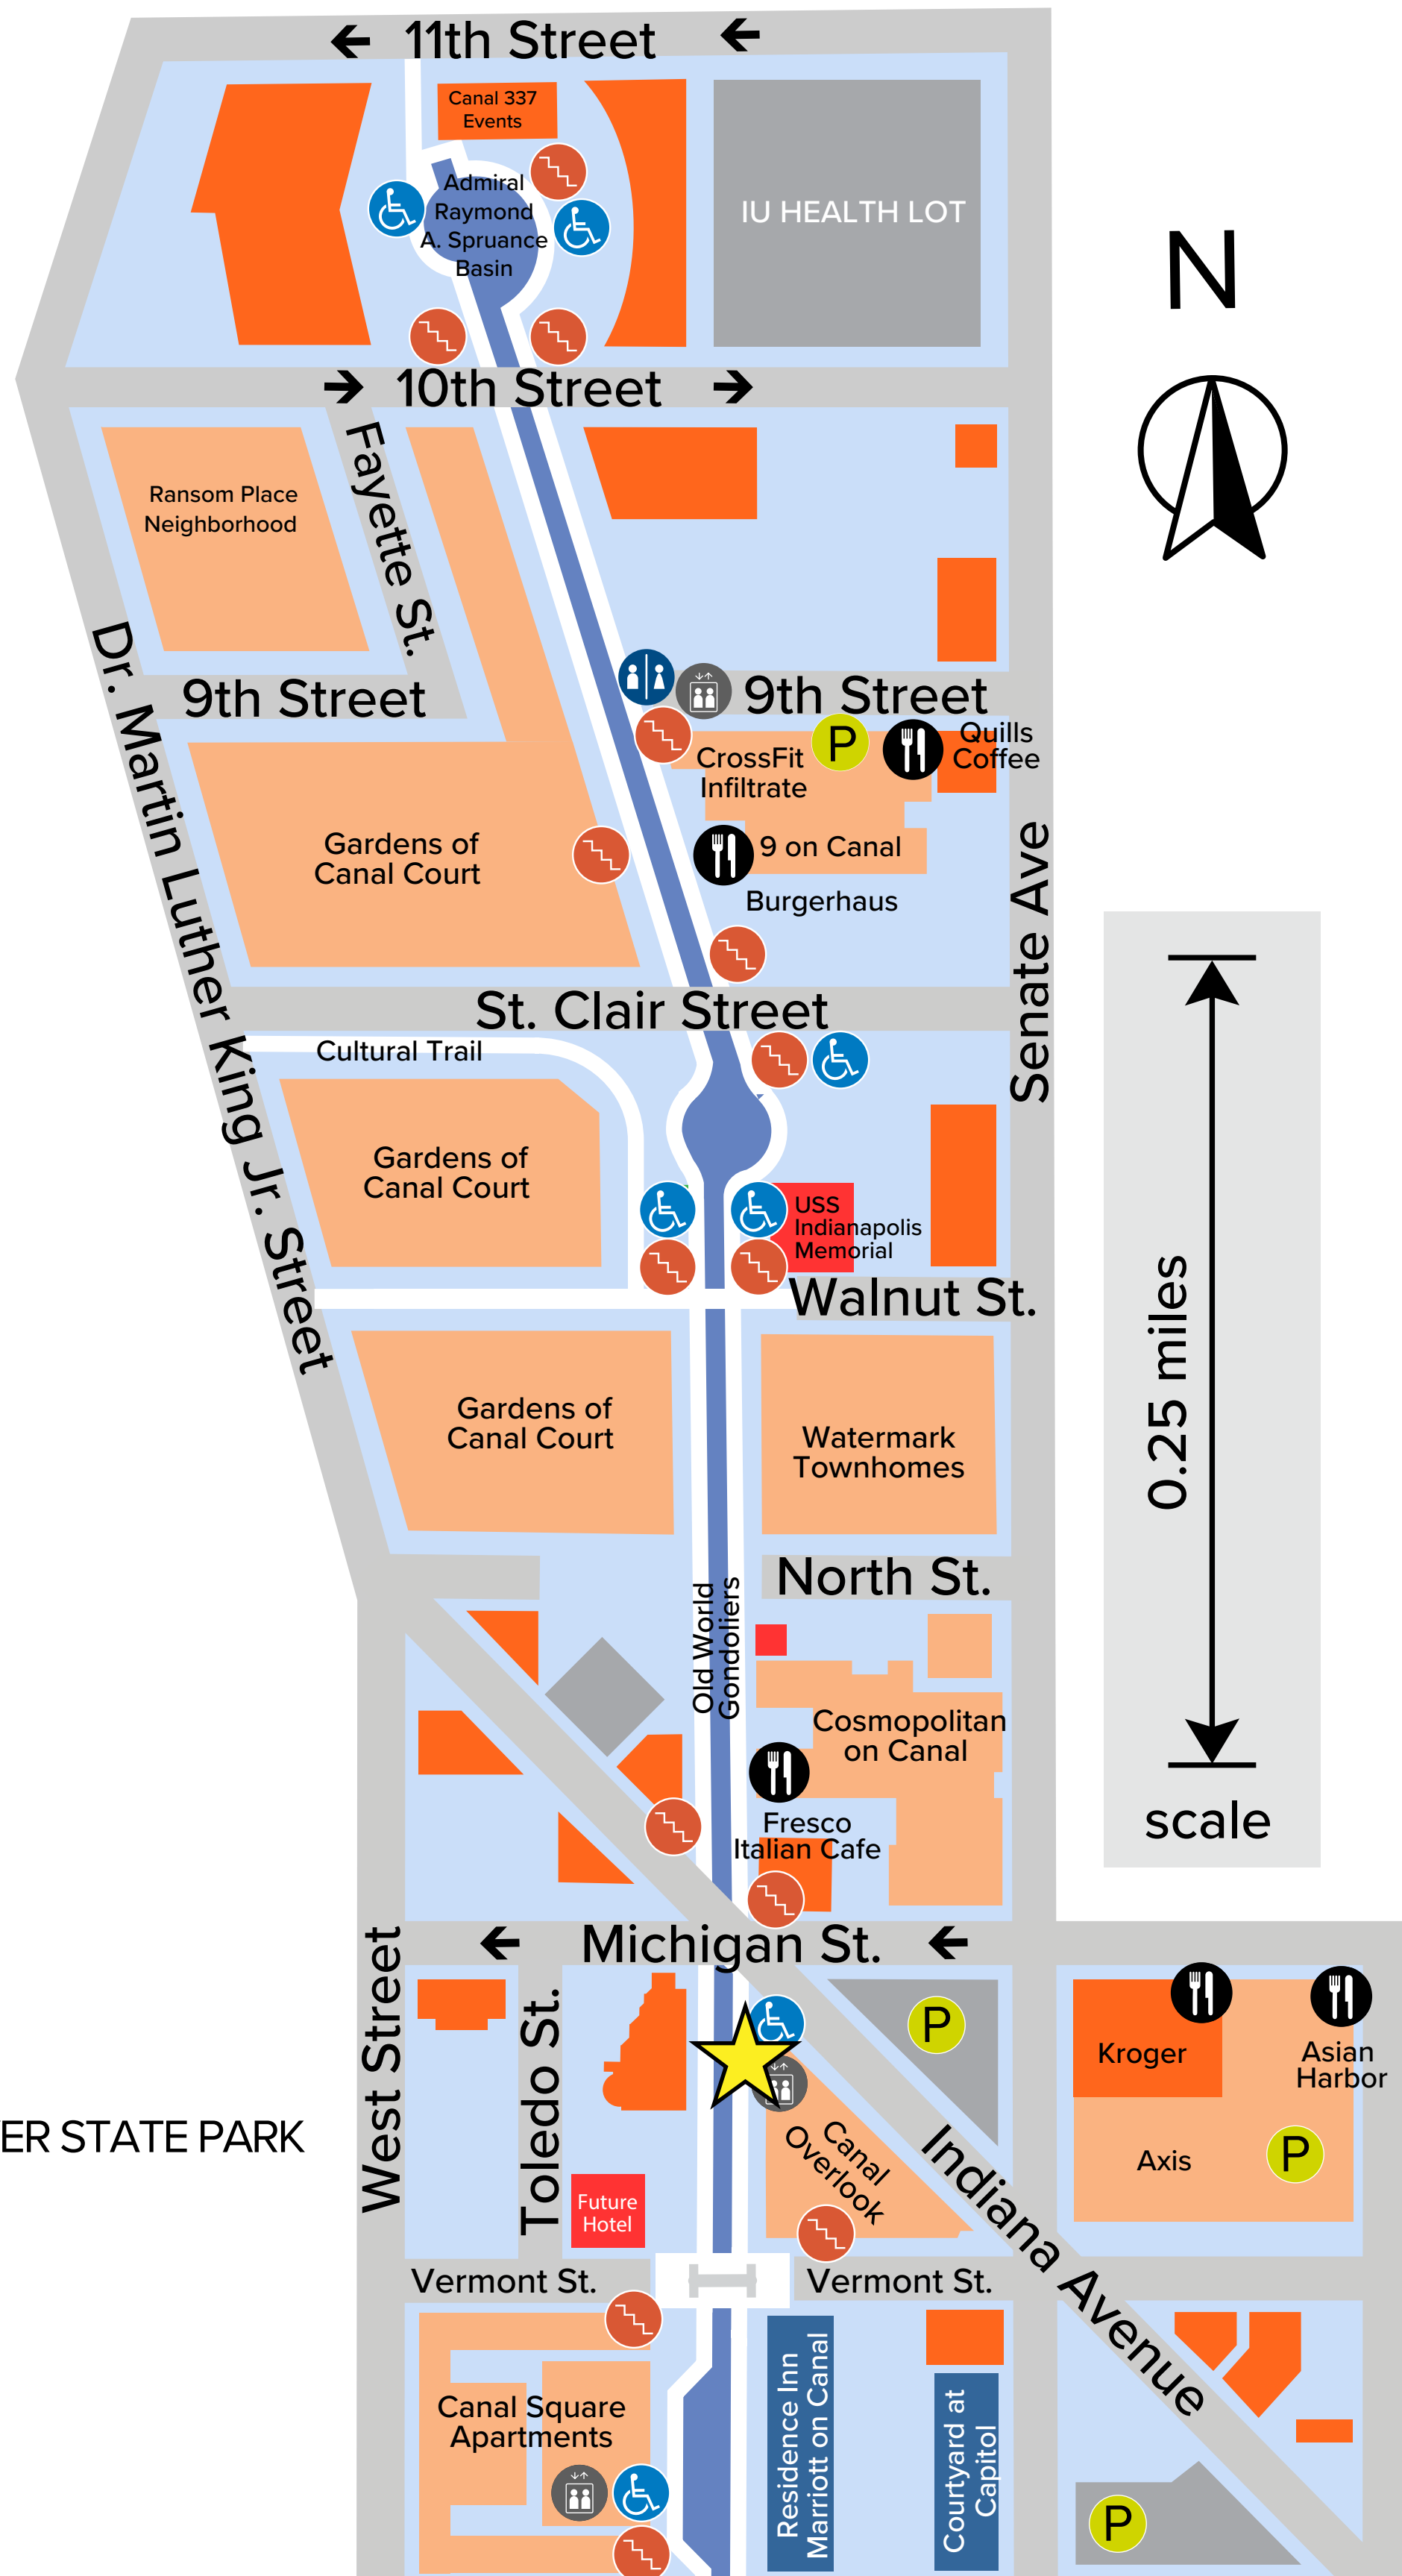

The Downtown Canal Walk

Presented By

DowntownIndy.org

-  ELEVATOR
-  STAIRS
-  DINING
-  ACCESSIBLE ENTRANCE
-  PUBLIC RESTROOMS
-  PUBLIC PARKING

 YOU ARE HERE

 HOTELS

 NEIGHBORHOODS/APARTMENTS

 WHITE RIVER STATE PARK

 GOVERNMENT/BUSINESSES/UNIVERSITIES

 ATTRACTIONS/MUSEUMS/MEMORIALS

 PARKING

* TRAILS/SIDEWALKS MARKED IN WHITE

0.25 miles
scale